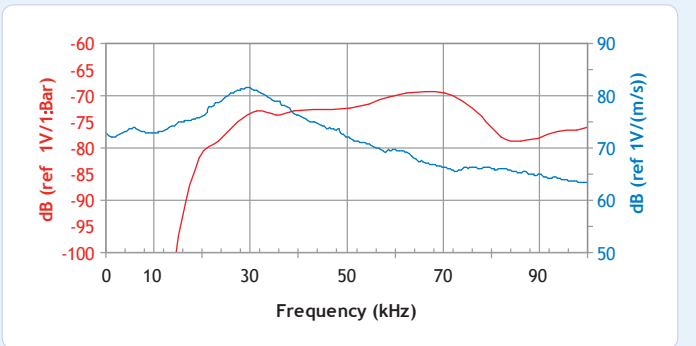

PRODUCT DATA SHEET

D9241A Sensor

30 kHz Frequency Acoustic Emission Sensor

DESCRIPTION AND FEATURES

The D9241A is a high sensitivity, low resonance frequency, low noise sensor with a differential output. It has very good EMI shielding ability.

OPERATING SPECIFICATIONS

Dynamic

Peak Sensitivity, Ref V/(m/s)..... 82 dB
 Operating Frequency Range..... 20-60 kHz
 Resonant Frequency, Ref V/(m/s).....30 kHz
 Directionality..... N/A

Environmental

Temperature Range..... -65 to 177°C
 Shock Limit.....500 g
 Completely enclosed crystal for RFI/EMI immunity

Physical

Dimensions.....0.936"OD X 0.788"H
 23.77 mm OD X 20.01 mm H
 Weight.....56 grams
 80 grams with 1 meter cable & connector
 Case Material.....Stainless steel
 Face Material..... Ceramic
 Connector..... BNC Differential
 Connector Locations.....Side
 Seal.....Epoxy
 Sensor to Preamp Cable (1 meter)..... Integral