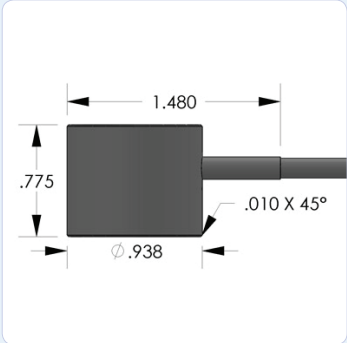

OPERATING SPECIFICATIONS

Dynamic

Peak Sensitivity, Ref V/(m/s)..... 82 dB
Operating Frequency Range..... 20-60 kHz
Resonant Frequency, Ref V/(m/s).....30 kHz
Directionality..... N/A

Environmental

Temperature Range..... -65 to 177°C
Shock Limit.....500 g
Completely enclosed crystal for RFI/EMI immunity

Physical

Dimensions.....0.936"OD X 0.788"H
23.77 mm OD X 20.01 mm H
Weight.....56 grams
80 grams with 1 meter cable & connector
Case Material.....Stainless steel
Face Material..... Ceramic
Connector..... BNC Differential
Connector Locations.....Side
Seal.....Epoxy
Sensor to Preamp Cable (1 meter)..... Integral

ORDERING INFORMATION AND ACCESSORIES

D9241A.....D9241A
Magnetic Hold-Down.....MHD9241A
Amplifier subsystems ... AE2A, AE5A or standard AE systems
Preamplifier..... 0/2/4, 2/4/6
Preamp to System Cable (specify length in 'm')..... 1234 - X

Sensors include

NIST Calibration Certificate & Warranty

WORLDWIDE HEADQUARTERS:
195 Clarksville Rd •
Princeton Jct, NJ 08550 • USA
T: +1.609.716.4000 • F: +1.609.716.0706
E-MAIL: sales.systems@mistrasgroup.com

CANADA T: +1.403.556.1350
CHINA T: +86.10.5877.3631
FRANCE T: +331.498.26040
GERMANY T: +49.040.2000.4025
GREECE T: +30.210.2846.801-4

HOLLAND T: +31.010.245.0325
INDIA T: +91.22.2586.2444
JAPAN T: +81.33.498.3570
MALAYSIA T: +60.9.517.3788
MIDDLE EAST T: +973.17.729.356

RUSSIA T: +7495.789.4549
SCANDINAVIA T: +46(0)31.252040
S. AMERICA T: +55.11.3082.5111
UK T: +44(0)1954.231.612