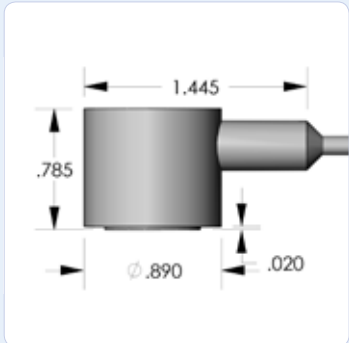

PRODUCT DATA SHEET

ISR30CA-HT Sensor

Intrinsically Safe High Temperature Sensor

DESCRIPTION AND FEATURES

The ISR30CA-HT sensor is a medium frequency, resonant acoustic emission sensor with an integral cable. It is designed to meet the intrinsic safety (IS) and IP66 requirements and can operate at very high temperatures continuously. The special polymer coatings on the sensor along with an integral cable make it 100% insulated and non-conductive. The sensor can be used to temperatures of 150°C.

Environmental

Temperature Range See Below
 Shock Limit 1000 g
 Waterproof IP66
 Completely enclosed crystal for RFI/EMI immunity

Physical

Dimensions 0.89" OD X 0.8" H
 23 mm OD X 20 mm H
 Weight 27 grams with 1 meter cable
 Case Material Stainless Steel/Epoxy
 Face Material Ceramic
 Connector BNC on integral cable
 Connector Locations Side