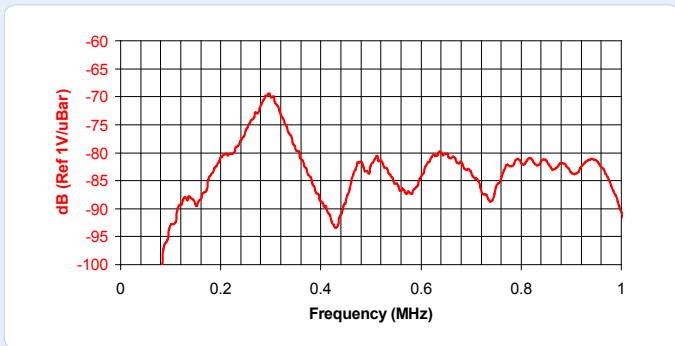

PRODUCT DATA SHEET

ISR30CA-HT Sensor

Intrinsically Safe High Temperature Sensor

DESCRIPTION AND FEATURES

The ISR30CA-HT sensor is a medium frequency, resonant acoustic emission sensor with an integral cable. It is designed to meet the intrinsic safety (IS) and IP66 requirements and can operate at very high temperatures continuously. The special polymer coatings on the sensor along with an integral cable make it 100% insulated and non-conductive. The sensor can be used to temperatures of 150°C.

OPERATING SPECIFICATIONS

Dynamic

Peak Sensitivity, Ref V/(m/s) 58 dB
 Peak Sensitivity, Ref V/μbar -64 dB
 Operating Frequency Range 150-400 kHz
 Resonant Frequency, Ref V/(m/s) 300 kHz
 Resonant Frequency, Ref V/μbar 350 kHz
 Directionality +/-1.5 dB

Environmental

Temperature Range See Below
 Shock Limit 1000 g
 Waterproof IP66
 Completely enclosed crystal for RFI/EMI immunity

Physical

Dimensions 0.89" OD X 0.8" H
 23 mm OD X 20 mm H
 Weight 27 grams with 1 meter cable
 Case Material Stainless Steel/Epoxy
 Face Material Ceramic
 Connector BNC on integral cable
 Connector Locations Side