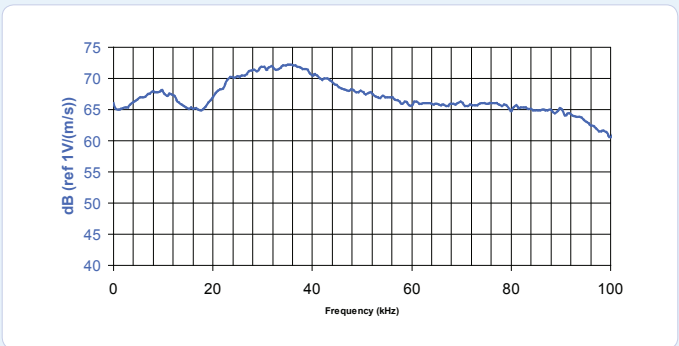

PRODUCT DATA SHEET

ISR3CA-HT Sensor

Intrinsically Safe High Temperature Sensor

DESCRIPTION AND FEATURES

The ISR3CA-HT sensor is a low frequency, resonant, acoustic emission sensor with an integral cable. It is designed to meet the intrinsic safety (IS) and IP66 sealing requirements and can operate continuously at very high temperatures. The special polymer coatings on the sensor along with an integral cable make it 100% insulated and non-conductive. The sensor can be used to temperatures of 150 C.

APPLICATIONS

The sensor can be readily used for leak detection or structural health monitoring in harsh environments requiring intrinsic safety. It can be used for the monitoring of structures like pipelines, pressure vessels and storage tanks in petroleum refineries, chemical plants and offshore platforms.

OPERATING SPECIFICATIONS

Dynamic

Peak Sensitivity, Ref V/(m/s)..... 72 dB
 Operating Frequency Range 10-100 kHz
 Resonant Frequency, Ref V/(m/s).....30 kHz
 Directionality +/-1.5 dB

Environmental

Temperature Range See Below
 Shock Limit500 g
 Waterproof..... IP66
 Completely enclosed crystal for RFI/EMI immunity

Physical

Dimensions..... 1.30"OD X 1.75"H
 33 mm OD X 44.45 mm H
 Weight50 grams with 1 meter cable
 Case Material..... Stainless Steel/Epoxy
 Face Material..... Ceramic
 Connector BNC on integral cable
 Connector Locations..... Side