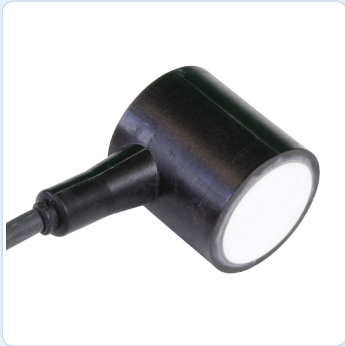

PRODUCT DATA SHEET

ISR3CA-HT Sensor

Intrinsically Safe High Temperature Sensor

DESCRIPTION AND FEATURES

The ISR3CA-HT sensor is a low frequency, resonant, acoustic emission sensor with an integral cable. It is designed to meet the intrinsic safety (IS) and IP66 sealing requirements and can operate continuously at very high temperatures. The special polymer coatings on the sensor along with an integral cable make it 100% insulated and non-conductive. The sensor can be used to temperatures of 150 C.

APPLICATIONS

The sensor can be readily used for leak detection or structural health monitoring in harsh environments requiring intrinsic safety. It can be used for the monitoring of structures like pipelines, pressure vessels and storage tanks in petroleum refineries, chemical plants and offshore platforms.

Physical

Dimensions..... 1.30"OD X 1.75"H
 33 mm OD X 44.45 mm H
 Weight50 grams with 1 meter cable
 Case Material..... Stainless Steel/Epoxy
 Face Material..... Ceramic
 Connector BNC on integral cable
 Connector Locations..... Side