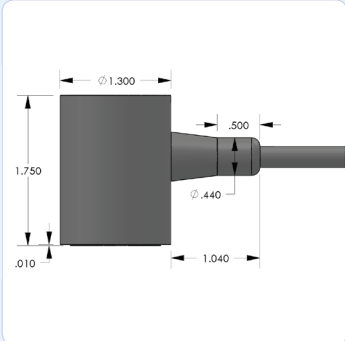

OPERATING SPECIFICATIONS

Dynamic

Peak Sensitivity, Ref V/(m/s)..... 72 dB
Operating Frequency Range ..... 10-100 kHz
Resonant Frequency, Ref V/(m/s).....30 kHz
Directionality ..... +/-1.5 dB

Environmental

Temperature Range ..... See Below
Shock Limit .....500 g
Waterproof..... IP66
Completely enclosed crystal for RFI/EMI immunity

Physical

Dimensions..... 1.30"OD X 1.75"H
33 mm OD X 44.45 mm H
Weight .....50 grams with 1 meter cable
Case Material..... Stainless Steel/Epoxy
Face Material..... Ceramic
Connector ..... BNC on integral cable
Connector Locations..... Side

Certifications

Ex ia IIC T4, -55°C ≤ Ta ≤ 120°C
Ex ia IIIC T135°C, -55°C ≤ Ta ≤ 120°C
Ex ia IIC T3, -55°C ≤ Ta ≤ 150°C
Ex ia IIIC T200°C, -55°C ≤ Ta ≤ 150°C

ORDERING INFORMATION AND ACCESSORIES

ISR3CA-HT ISR3CA-HT
Cable (specify length in 'XX' m) XX
IS Zener Barrier/Preamplifier Interface 1281

Sensors include

NIST Calibration Certificate & Warranty

WORLDWIDE HEADQUARTERS:
195 Clarksville Rd •
Princeton Jct, NJ 08550 • USA
T: +1.609.716.4000 • F: +1.609.716.0706
E-MAIL: sales.systems@mistrasgroup.com

CANADA T: +1.403.556.1350
CHINA T: +86.10.5877.3672
FRANCE T: +331.498.26040
GERMANY T: +49.211.730940
GREECE T: +30.210.2846.801

HOLLAND T: +31.010.245.0325
INDIA T: +91.22.2586.2444
JAPAN T: +81.33.498.3570
MIDDLE EAST T: +44(0)1954.231.612
RUSSIA T: +7495.789.4549

SCANDINAVIA T: +46(0)31.252040
S. AMERICA T: +55.11.3082.5111
UK T: +44(0)1954.231.612